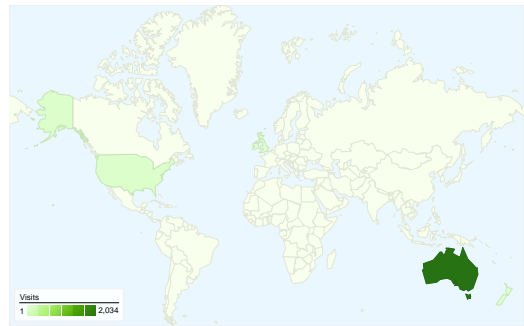

Map Overlay

Traffic Sources Overview

- **Search Engines**
  1,072.00 (47.20%)
- **Referring Sites**
  635.00 (27.96%)
- **Direct Traffic**
  562.00 (24.75%)
- **Other**
  2 (0.09%)

Content Overview

Pages	Pageviews	% Pageviews
/search.php	3,185	23.30%
/	2,195	16.05%
/search.php?i=1	406	2.97%
/admin-edit-agedcare.php	366	2.68%
/members.php	345	2.52%