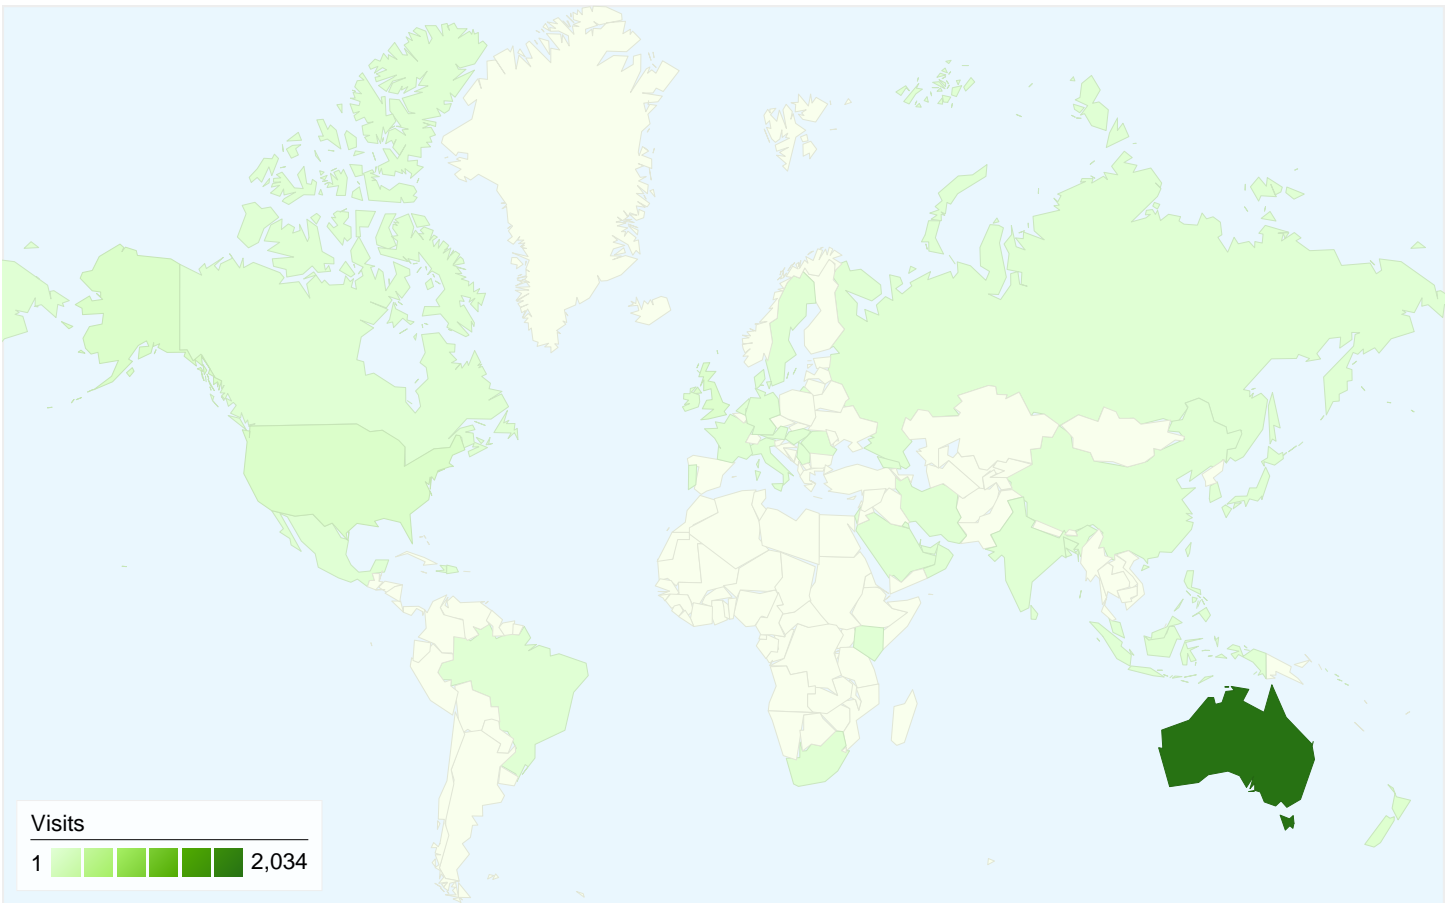

## Visitors Overview

**Visitors**  
**1,611**

All traffic sources sent a total of 2,271 visits

-  24.75% Direct Traffic
-  27.96% Referring Sites
-  47.20% Search Engines

- **Search Engines**  
1,072.00 (47.20%)
- **Referring Sites**  
635.00 (27.96%)
- **Direct Traffic**  
562.00 (24.75%)
- **Other**  
2 (0.09%)

## 2,271 visits came from 45 countries/territories

Site Usage

Country/Territory	Visits	Pages/Visit	Avg. Time on Site	% New Visits	Bounce Rate
Australia	2,034	6.38	00:04:25	66.67%	38.74%
United States	63	1.92	00:00:36	96.83%	76.19%
United Kingdom	44	3.27	00:02:38	88.64%	59.09%
New Zealand	33	3.00	00:01:15	100.00%	54.55%
Ireland	8	2.12	00:01:00	100.00%	87.50%
South Africa	7	4.29	00:01:05	85.71%	71.43%
Denmark	6	1.00	00:00:00	100.00%	100.00%
Canada	6	7.00	00:08:44	100.00%	33.33%
Malaysia	6	6.83	00:05:06	83.33%	16.67%