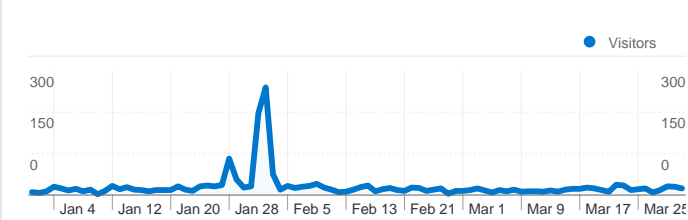

## Site Usage

**2,271** Visits

**41.52%** Bounce Rate

**13,672** Pageviews

**00:04:09** Avg. Time on Site

**6.02** Pages/Visit

**69.31%** % New Visits

## Visitors Overview

**Visitors**  
**1,611**

## 2,271 visits came from 45 countries/territories

Site Usage

Country/Territory	Visits	Pages/Visit	Avg. Time on Site	% New Visits	Bounce Rate
Australia	2,034	6.38	00:04:25	66.67%	38.74%
United States	63	1.92	00:00:36	96.83%	76.19%
United Kingdom	44	3.27	00:02:38	88.64%	59.09%
New Zealand	33	3.00	00:01:15	100.00%	54.55%
Ireland	8	2.12	00:01:00	100.00%	87.50%
South Africa	7	4.29	00:01:05	85.71%	71.43%
Denmark	6	1.00	00:00:00	100.00%	100.00%
Canada	6	7.00	00:08:44	100.00%	33.33%
Malaysia	6	6.83	00:05:06	83.33%	16.67%

India	6	2.17	00:11:41	100.00%	33.33%
					1 - 10 of 45

Pages on this site were viewed a total of 13,672 times

13,672 Pageviews

7,960 Unique Views

41.52% Bounce Rate